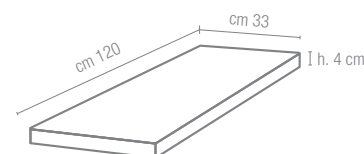

FORMATI SIZES FORMATS FORMATE

class wood

GRANITOKER

Formati Sizes
Formats Formate

cm 20x120
7⁷/₈"x47¹/₄"

cm 60x120
23⁵/₈"x47¹/₄"

Superfici Surfaces
Surfaces Oberflächen

mm 9

Battiscopa Bullnose
Plinthe à bord arrondi
Stehsockel
cm 7x120 - 2³/₄"x47¹/₄"

Gradino Step tread
Nez de marche Stufenplatte
cm 30x120 - 11³/₄"x47¹/₄"

Gradone (assemblato)
cm 120x33 - 47¹/₄"x13"

Angolare (assemblato)
cm 120x33 - 47¹/₄"x13"

class brown cm 20x120 - 7⁷/₈"x47¹/₄"