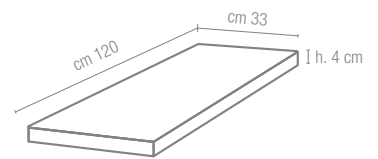

Gradino Step tread
 Nez de marche
 Stufenplatte
 cm 30x30 - 11³/₄"x11³/₄"
 cm 45x45 - 17³/₄"x17³/₄"
 cm 30x60 - 11³/₄"x23⁵/₈"
 cm 30x120 - 11³/₄"x47¹/₄"

Gradone (assemblato)
 cm 120x33 - 47¹/₄"x13"

Angolare (assemblato)
 cm 120x33 - 47¹/₄"x13"